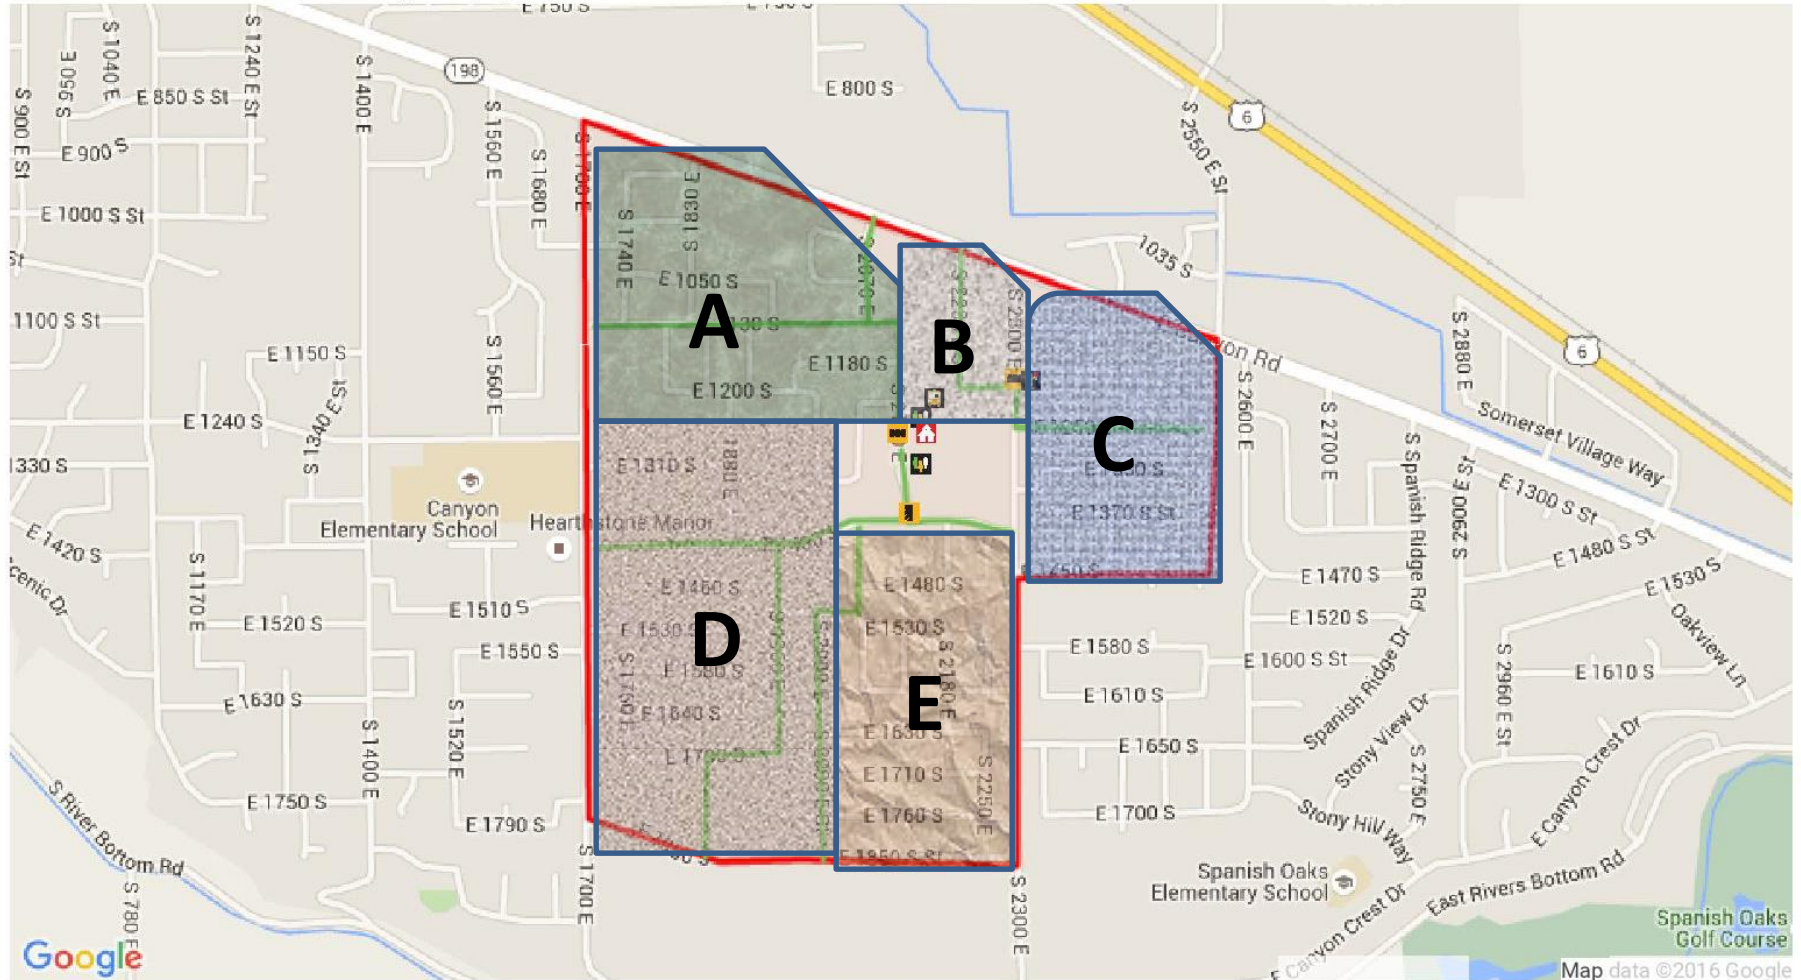

-  School
-  Hazard/Footnote
-  Yield Sign
-  Crosswalk Horizontal
-  School Bus Loading
-  Crossing Guard
-  Stop Sign
-  Boundary
-  Student Drop-Off/Pickup
-  Traffic Signal
-  Crosswalk Vertical
-  Safe Route

East Meadows Elementary Map | 1287 S 2130 E, Spanish Fork 84660

East Meadows Elementary School

 **Arrow- Student drop off and pick up- Please pull forward as far as possible in the lane closest to the school building. Do not leave vehicle unless parked in the parking lot. There is no stopping or waiting in the pull through lane. Lanes are marked.**
NO vehicles should be left unattended in the student drop off and pick up zones.

 **Dots- Bus Zones- No Vehicles allowed at any time**

 **X's- No vehicles beyond this point without permission**

**Direction
Changed**

**Enter
Here
Now**