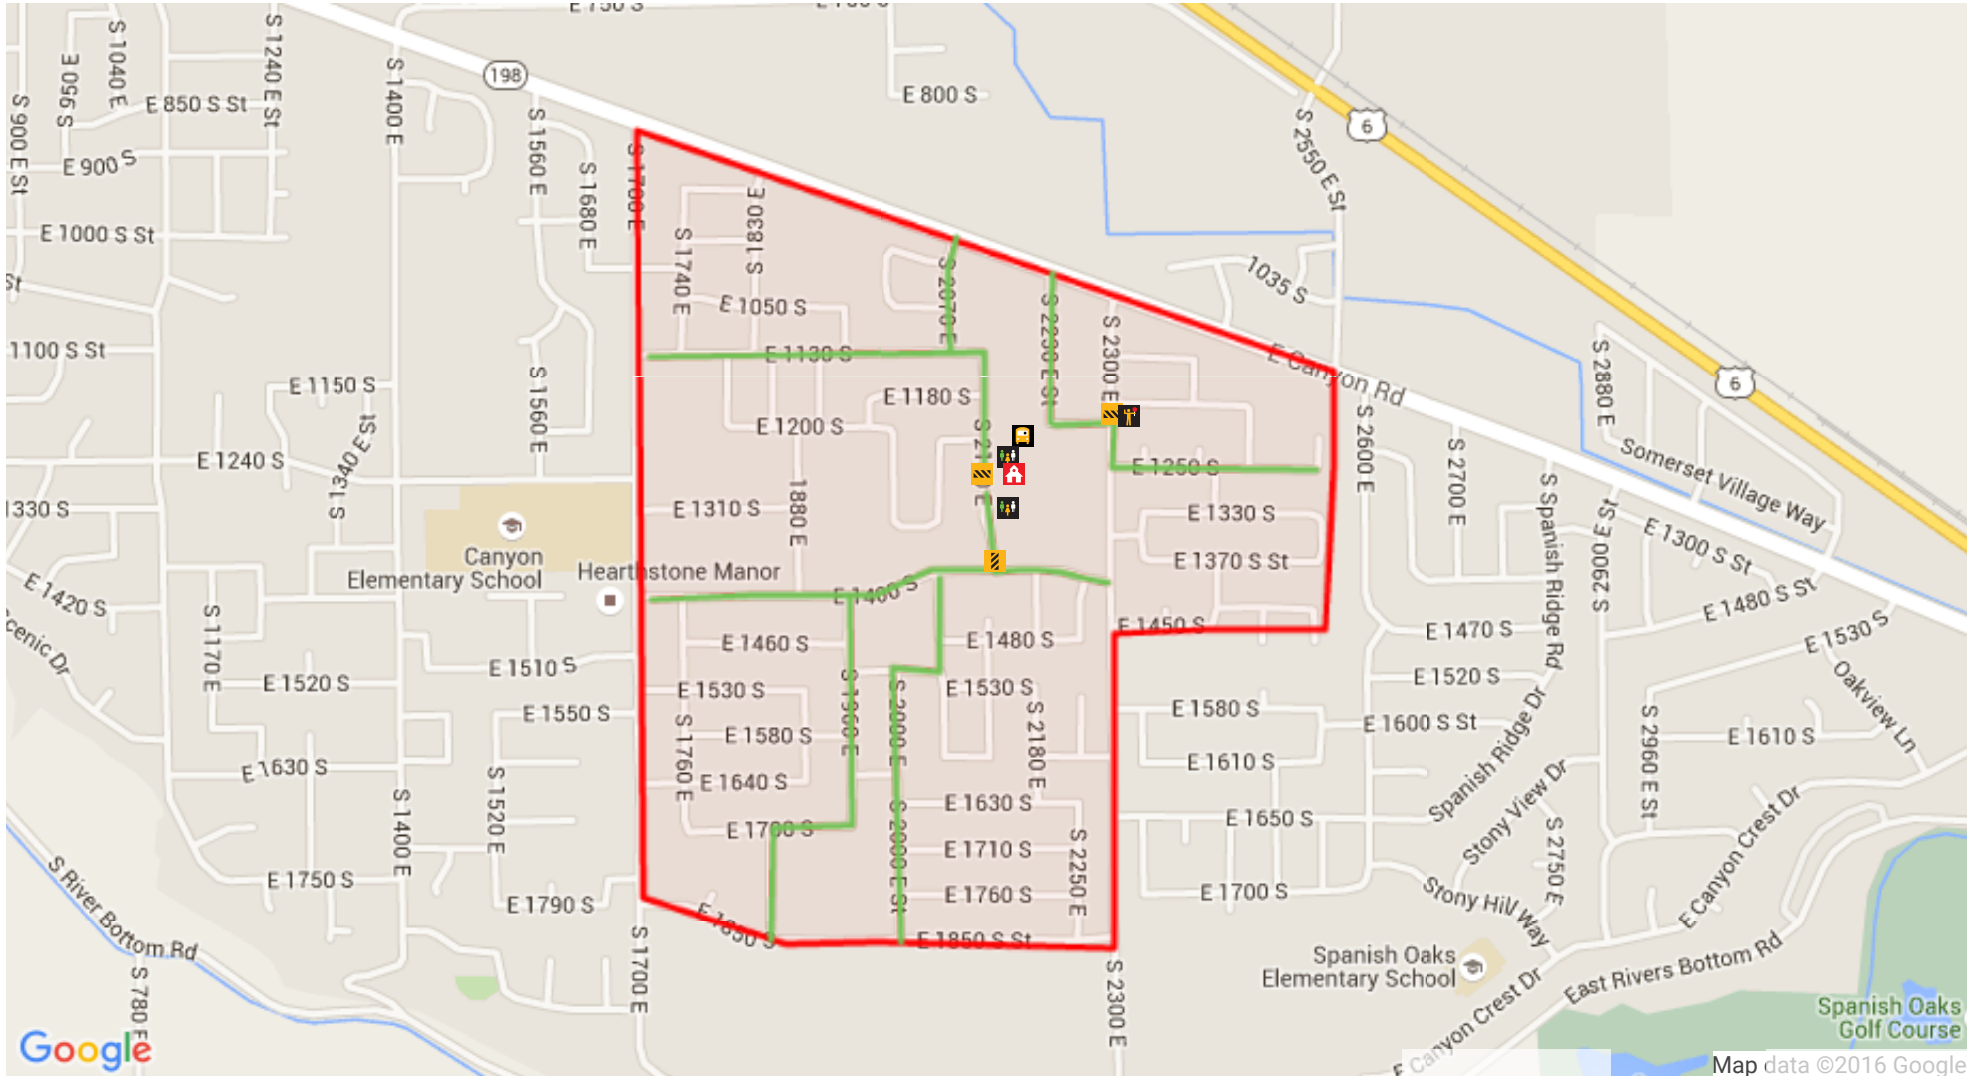

- | | | | | | |
|---|----------------------|---|--------------------|---|-------------------------|
|  | School |  | School Bus Loading |  | Student Drop-Off/Pickup |
|  | Hazard/Footnote |  | Crossing Guard |  | Traffic Signal |
|  | Yield Sign |  | Stop Sign |  | Crosswalk Vertical |
|  | Crosswalk Horizontal |  | Boundary |  | Safe Route |

East Meadows Elementary Map | 1287 S 2130 E, Spanish Fork 84660

- | | | | | | |
|--|----------------------|---|--------------------|---|-------------------------|
|  | School |  | School Bus Loading |  | Student Drop-Off/Pickup |
|  | Hazard/Footnote |  | Crossing Guard |  | Traffic Signal |
|  | Yield Sign |  | Stop Sign |  | Crosswalk Vertical |
|  | Crosswalk Horizontal |  | Boundary |  | Safe Route |

East Meadows Elementary Map | 1287 S 2130 E, Spanish Fork 84660

East Meadows Elementary School

Arrow- Student drop off and pick up- Please pull forward as far as possible, pull to the right side, and stop next to the curb.

NO vehicles should be left unattended in the loading/unloading zones

Dots- Bus Zones- No Vehicles allowed at any time

X's- No vehicles beyond this point without permission from the principal

1994

Imagery Date: 6/16/2015 40°05'35.24" N 111°37'06.16" W elev 4735 ft. eye a