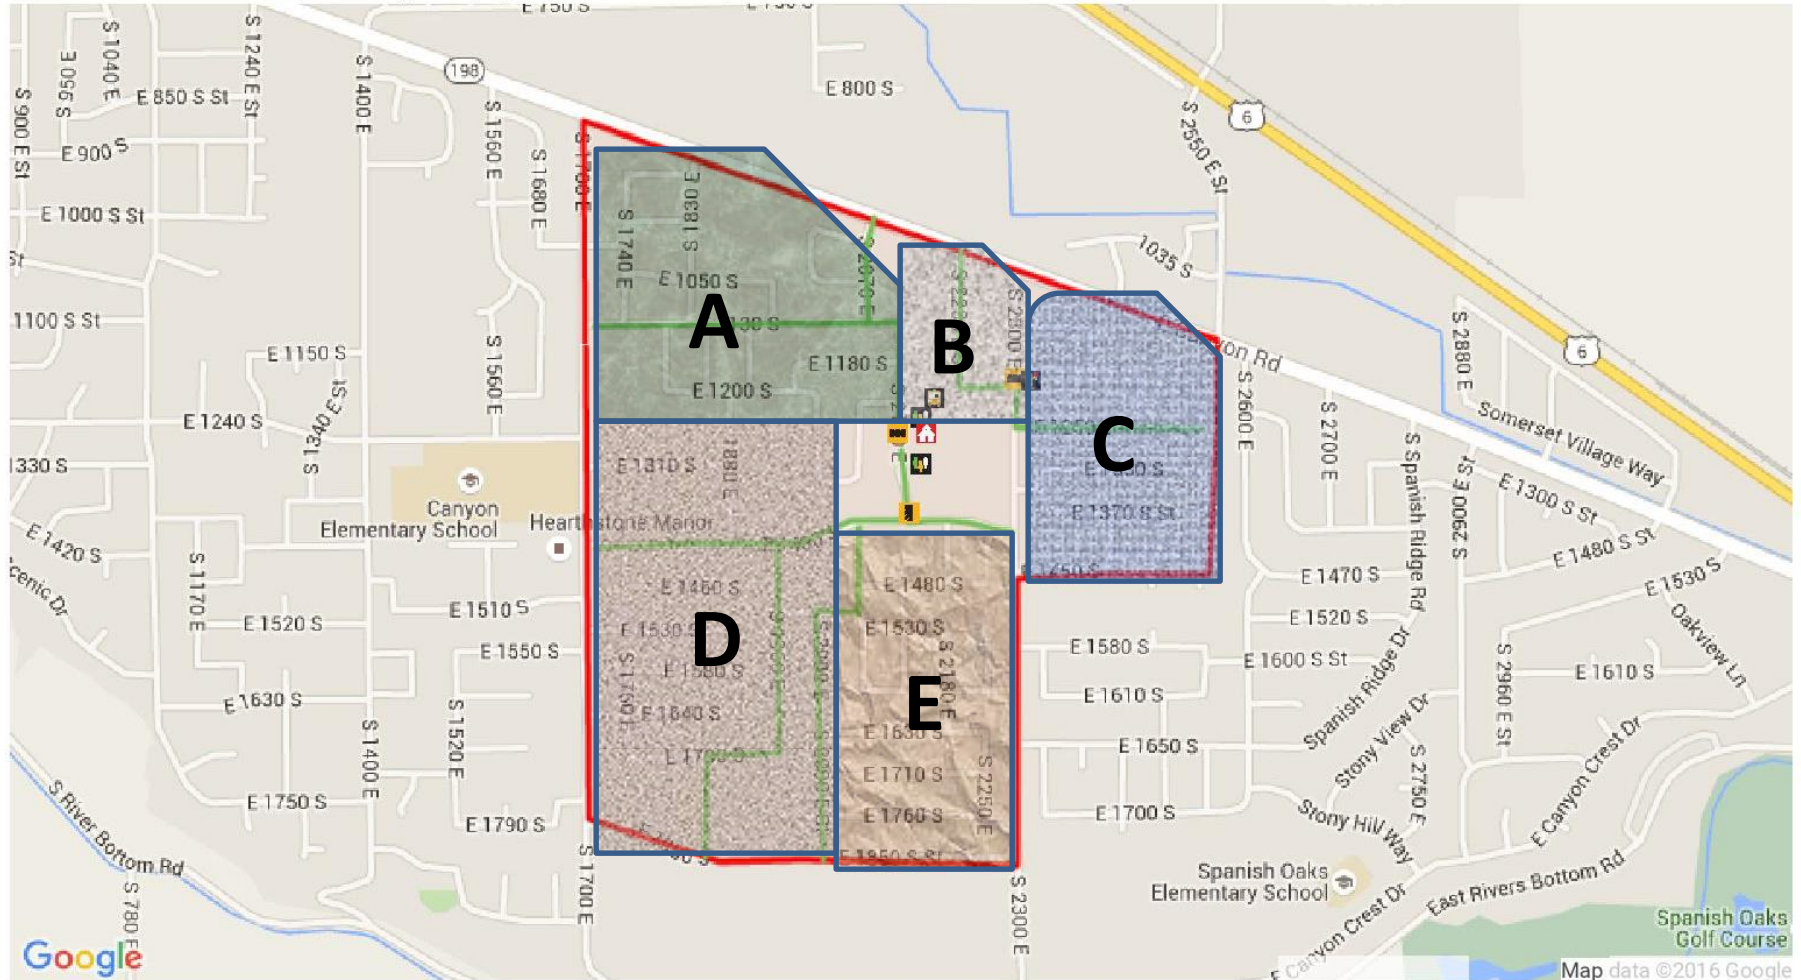

- | | | | | | |
|---|----------------------|---|--------------------|---|-------------------------|
|  | School |  | School Bus Loading |  | Student Drop-Off/Pickup |
|  | Hazard/Footnote |  | Crossing Guard |  | Traffic Signal |
|  | Yield Sign |  | Stop Sign |  | Crosswalk Vertical |
|  | Crosswalk Horizontal |  | Boundary |  | Safe Route |

East Meadows Elementary Map | 1287 S 2130 E, Spanish Fork 84660

- | | | | | | |
|--|----------------------|---|--------------------|---|-------------------------|
|  | School |  | School Bus Loading |  | Student Drop-Off/Pickup |
|  | Hazard/Footnote |  | Crossing Guard |  | Traffic Signal |
|  | Yield Sign |  | Stop Sign |  | Crosswalk Vertical |
|  | Crosswalk Horizontal |  | Boundary |  | Safe Route |

East Meadows Elementary Map | 1287 S 2130 E, Spanish Fork 84660

East Meadows Elementary School

Arrow- Student drop off and pick up- Please pull forward as far as possible, pull to the right side, and stop next to the curb.

NO vehicles should be left unattended in the loading/unloading zones

Dots- Bus Zones- No Vehicles allowed at any time

X's- No vehicles beyond this point without permission from the principal

1994

Imagery Date: 6/16/2015 40°05'35.24" N 111°37'06.16" W elev 4735 ft. eye a