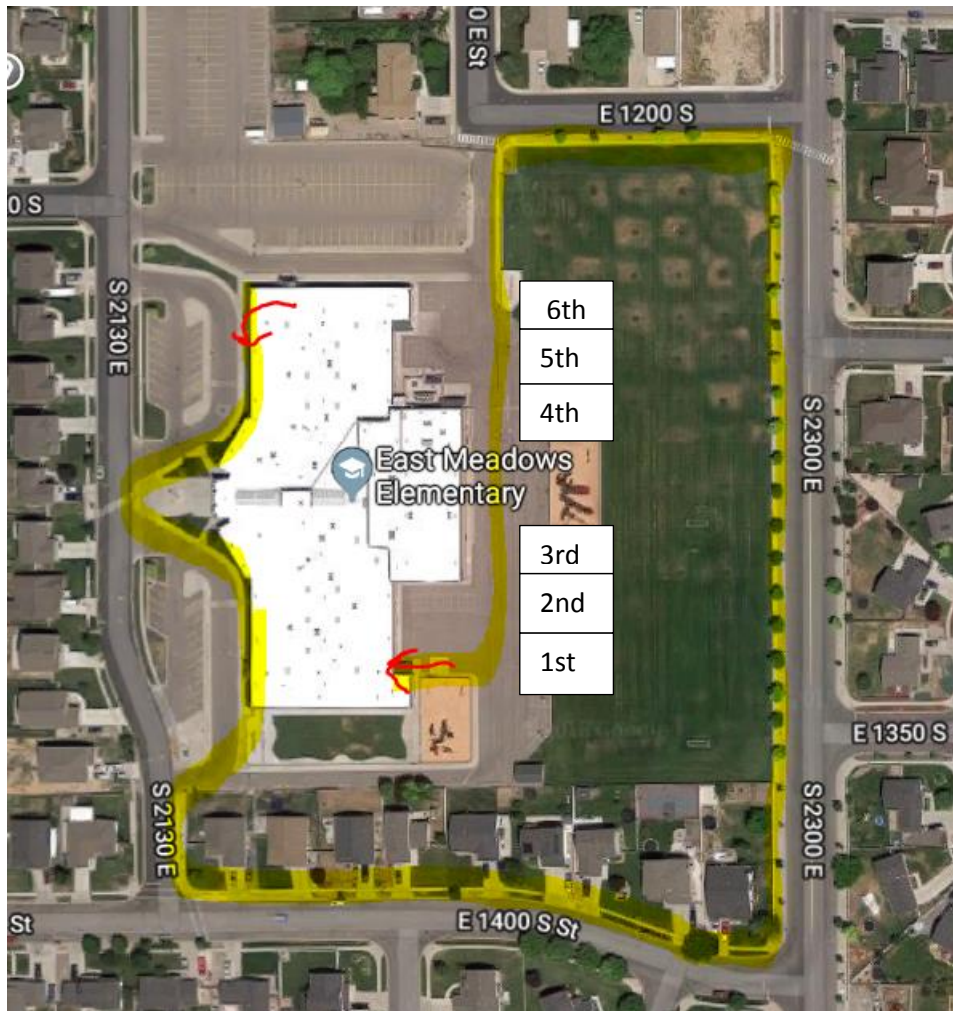

Halloween Parade – Wednesday, October 31st @2:00 pm

Our Halloween parade route has changed just a bit this year. The parade will avoid the north bus lane completely. Sixth grade will begin and exit the northwest door by the creativity classroom. We will proceed in front of the school and in front of the flagpole around the block via 2130 E – 1400 S – 2300 E – 1200 S then across the playground blacktop and enter through the southeast doors by Allie James' kindergarten classroom.

Because the parade does not make a full circle it will make viewing the entire parade a little trickier. The parade will go in backwards grade level order starting with 6th grade and end with Kinder. Grade levels will stop on the playground at the end of the route (see map) to watch as the younger students parade past. Then, after kindergarten passes 6th grade will follow then 5th and so on...